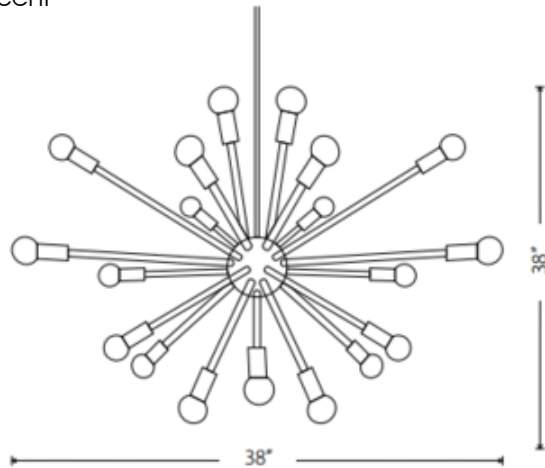

Sergei Suspension

Description:

Sergei 24 light suspension features a Chromed metal finish. Includes 61 inches of clear adjustable suspension cable and a 4 inch canopy. Twenty-four 25 watt, 120 volt, G16.5 type candelabra base bulbs are included. General light distribution. 38 inch width x 38 inch height.

Shown in: Chrome

List Price: \$577.50
 Our Price: \$462.00

Shade Color: N/A
 Body Finish: Chrome
 Lamp: 24 x G16.5/Candelabra (E12)/25W/120V Incandescent
 Wattage: 600W
 Dimmer: Incandescent
 Dimensions: 38"H x 38"W