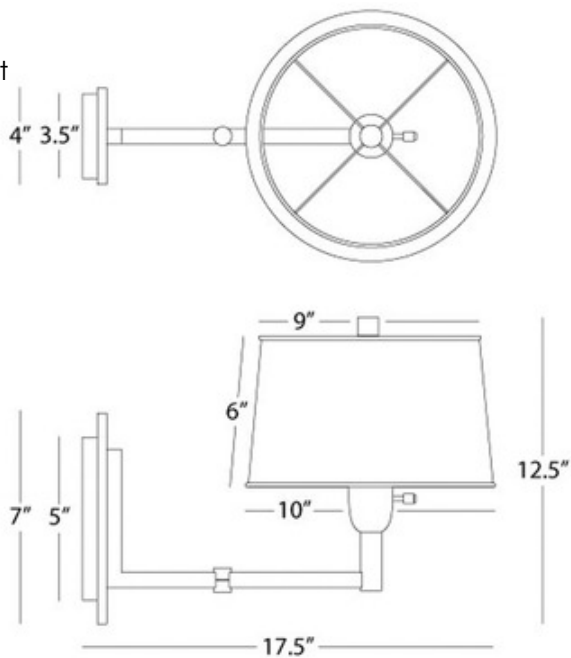

# Wonton Reading Arm Wall Sconce

**Description:**

Wonton Reading Arm Wall Sconce features a Light Beige Linen shade with Deep Patina Bronze and Cherry wood accents or an Off White Linen Shade with a Silver finish and Weathered Ebony accents. One 100 watt, 120 volt A19 type Medium base incandescent bulb is required, but not included. Includes full range dimmer. UL listed. 10 inch width x 12.5 inch height x 17.5 inch maximum depth.

Shown in: Silver / Weathered Ebony

List Price: \$306.19  
 Our Price: \$244.95

Shade Color: N/A  
 Body Finish: Silver / Weathered Ebony  
 Lamp: 1 x A19/Medium (E26)/100W/120V Incandescent  
 Wattage: 100W  
 Dimmer: Incandescent  
 Dimensions: 12.5"H x 10"W x 17.5"D