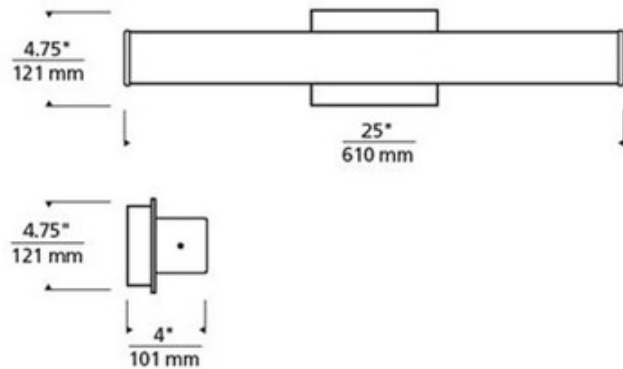

Lynn Incandescent Bath Bar

Description:

Lynn bath bar features a sleek linear glass shade with metal end caps. Shade available in white glass. Finish available in chrome, satin nickel and antique bronze. May be mounted horizontally or vertically. Mounts to a 4 inch square electrical box with round plaster ring or octagon electrical box. Includes (5) 40 watt, 120 volt T4 G9 base halogen lamps. Dimmable with standard incandescent dimmer. ADA compliant. ETL listed. 25 inch width x 4.75 inch height x 4 inch depth.

Shown in: Satin Nickel / White Glass

List Price: \$306.25
 Our Price: \$245.00

Shade Color: White Glass
 Body Finish: Satin Nickel
 Lamp: 5 x T4/G9/40W/120V Halogen
 Wattage: 200W
 Dimmer: Incandescent
 Dimensions: 4.75"H x 25"W x 4"D