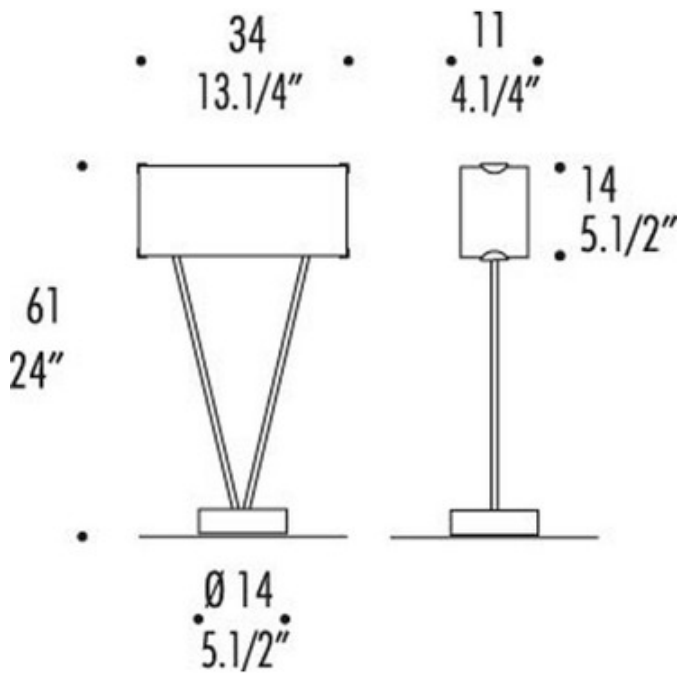

Vittoria T1 Table Lamp

Designer: R. Toso & N. Massari & Associates

Description:

Vittoria T1 table lamp features an oval, hand blown glass diffuser and a polished chrome finish. Glass diffuser available in crystal, satin white, satin amber or satin red. Crystal glass diffuser features an anti-glare screen. An in-line slide dimmer is provided on black cord. Available in a wall sconce, pendant, table and floor lamp version. One 200 watt, 120 volt, T3 Long RSC base halogen lamp not included. General light distribution. Made in Italy. Base diameter is 5.5 inches. 13.25W x 24H x 4.25L.

Shown in: Polished Chrome / Satin Amber

List Price: \$1800.00
Our Price: \$1440.00

Shade Color: Satin Amber
Body Finish: Polished Chrome
Lamp: 1 x T3LONG/R7s (RSC)/200W/120V Halogen
Wattage: 200W
Dimmer: Included
Dimensions: 4.25"L x 24"H x 13.25"W

Product Number: LEU5514			
Company:		Fixture Type:	Date: Feb 23, 2018
Project:		Approved By:	

#1222TA-VITTORI-013H1-AMCH

Fax: (773) 883-6131

Phone: 866-954-4489

Address: 1718 W. Fullerton Ave. Chicago IL 60614