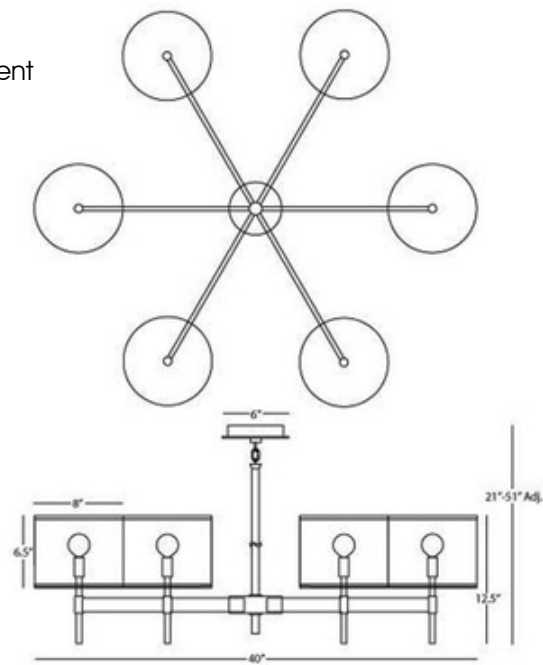

# Echo Chandelier

**Description:**

Echo Chandelier features Fondine fabric shades with a Stainless Steel finish. Six 60 watt, 120 volt, G16.5 type candelabra base incandescent bulbs are required, but not included. Includes 12 feet of cord and three 12 inch and one 6 inch extension rods. UL listed. 40 inch width x 12.5 inch height x 51 inch maximum length.

Shown in: Stainless Steel / Fondine

List Price: \$1118.38  
 Our Price: \$894.70

Shade Color: Fondine  
 Body Finish: Stainless Steel  
 Lamp: 6 x G16.5/Candelabra (E12)/60W/120V Incandescent  
 Wattage: 360W  
 Dimmer: Incandescent  
 Dimensions: 12.5"H x 40"W