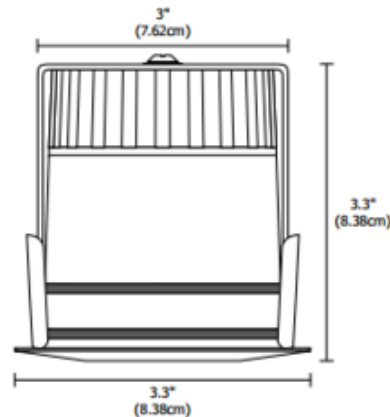

Sun3C Square 23 Deg LED Ceiling Recessed

Shown in: Satin Aluminum

List Price: \$336.00
Our Price: \$268.80

Shade Color: N/A
Body Finish: Satin Aluminum
Lamp: 1 x LED/7W/12V LED
Wattage: 7W
Dimmer: Low Voltage Electronic
Dimensions: 3.3"H x 3.3"W x 3.3"D

Technical Information

Luminous Flux: 322 lumens
Lumens/Watt: 46.00
Lamp Color: 2858 K
Beam Angle: 23°
Lamp Life: 50000 hours
Function: Wet Location
Aperture Shape: Square
Aperture Size: 3.000"

Designer: Gregory Kay

Description:

Sun3C 3 Inch Square 23 Degree LED ceiling recessed downlight includes a 12VAC 9.5 system watts/7 LED watt Warm White 2858K color temperature LED, 85CRI, 46 lumens per watt/322 lumens total. Features a 16 degree precise focus and tempered glass lens with marine-grade aluminum beveled edge trim. Available in 16, 23, 36 and 47 degree beam options. Finish in Satin Aluminum. 70 percent lumen maintenance based on 50,000 hours of operation. Perfect for installation in ceilings with a low clearance (3.2 inch depth). Sun3C is rated for outdoor, ocean front, wet location, shower, or indoor applications. Dimmable with a low voltage electronic dimmer. Dims to 12 percent with Lutron Diva DVELV-300P and Lutron Skylark SELV-300P, and 20 percent with Lutron Maestro MAELV-600P. ETL listed. 3.3 inch width x 3.3 inch depth x 3.3 inch height. Fixture includes a 5 year warranty. Sun3C is constant voltage fixture and it is listed to be used only in ceiling applications and should not be used in floor or wall applications which will damage the fixture and void the warranty. For floor or wall applications use Sun3. A complete fixture consists of a housing and trim. Required Sun3-HS new construction IC rated housing with dimmable electronic power supply, remote dimmer, control, and optional...