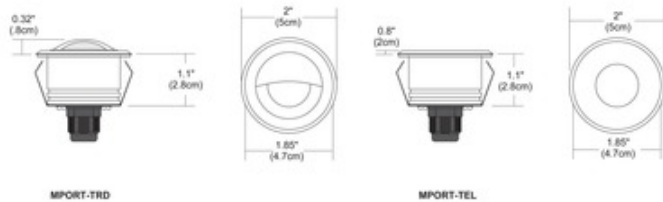

# Miniport LED Surface Trim Step Light

**Description:**

Miniport LED Surface Trim Step Light features a 16 degree precise focus, tempered glass lens with a stainless steel, round beveled edge trim. Includes 2.3 total watts with driver 12VAC LED, 3000K color temperature, 82CRI, 47 lumens. 70 percent lumen maintenance based on 50,000 hours of operation. Miniport LED is rated for outdoor applications using a wet location electrical box or indoor using a standard octagon electrical box. The aluminum housing dissipates heat and allows the LED to operate at its optimum working temperature, thus giving the LED a stable light output and long lifetime. Miniport is compatible with TE-60L-12 power supply and dims with low voltage electronic dimmer. Can be recessed into a wall or floor using a Miniport junction box which mounts to an octagon box or outdoor wet location electrical box. ETL listed. 5 year warranty. Required power supply, junction box and dimmer control sold separately.

Shown in: Stainless Steel

List Price: \$102.00  
 Our Price: \$81.60

Shade Color: N/A  
 Body Finish: Stainless Steel  
 Lamp: 1 x LED/2.3W/12V LED  
 Wattage: 2.3W  
 Dimmer: Low Voltage Electronic  
 Dimensions: 2"W x 1.1"D

**Technical Information**

Luminous Flux: 47 lumens  
 Lumens/Watt: 20.43  
 Lamp Color: 3000 K  
 Color Rendering: 82 CRI  
 Beam Angle: 16°

Product Number: <b>EDG57710</b>			
Company:		Fixture Type:	Date: Feb 19, 2018
Project:		Approved By:	