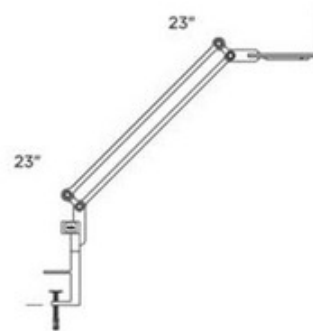

Link Small Desk Clamp Mount

Designer: Pablo Pardo

Description:

The Link Small Desk Clamp Mount incorporates advanced LED lighting to balance performance and style in task lighting making it perfect in any room. Composed of stamped, die-cast, and machined aluminum. Body swivels 360 degrees from the base and head tilts 180 degrees. Finish available in silver, white, black, orange, or green. Also available in a small and medium floor, table, clamp mount and wall mount versions. Rated average life of 25,000 hours. 99 high output LED array totaling 7.5 watts module is included. Includes 9 foot cord with detachable power adapter. Switch included on head. Directional light distribution. Head measures 2 inches. Maximum arm reach adjustable to 26.5 inches. UL and CE listed. 2 inch width x 23 inch height x 23 inch length.

Shown in: Silver

List Price: \$539.97
Our Price: \$359.98

Shade Color: N/A
Body Finish: Silver
Lamp: 1 x LED/7.5W/120V LED
Wattage: 7.5W
Dimmer: N/A
Dimensions: 23"L x 23"H x 2"W

Technical Information

Lamp Color: 3300 K
Lamp Life: 25000 hours

Product Number: PBL57787			
Company:		Fixture Type:	Date: Feb 25, 2018
Project:		Approved By:	

#1608TA-LINKC-002L1-SISI

Fax: (773) 883-6131

Phone: 866-954-4489

Address: 1718 W. Fullerton Ave. Chicago IL 60614