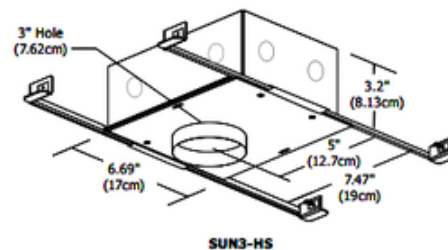

Sun3 IC New Construction Housing

Description:

Sun3 New Construction IC Rated Housing includes a dimmable electronic power supply. Dims to 12 percent with Lutron Diva DVELV-300P and Lutron Skylark SELV-300P, or to 20 percent with Lutron Maestro MAELV-600, sold separately. ETL listed. Wet location listed. 5 year warranty. 7.47 inch width x 6.69 inch depth x 3.2 inch height. A complete fixture consists of a housing and trim, sold separately.

Technical Information

Ceiling Type: Drywall with Trim
 Housing Type: New construction IC
 Housing Height: 4"
 Aperture Size: 0.000"

Product Number: EDG57986			
Company:		Fixture Type:	Date: Feb 18, 2018
Project:		Approved By:	