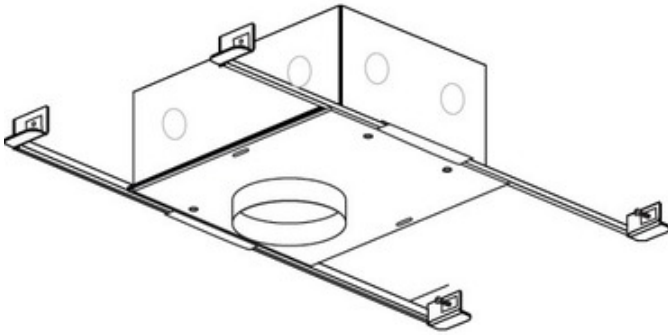

Sun3 IC New Construction Housing

Description:

Sun3 New Construction IC Rated Housing includes a dimmable electronic power supply. Dims to 12 percent with Lutron Diva DVELV-300P and Lutron Skylark SELV-300P, or to 20 percent with Lutron Maestro MAELV-600, sold separately. ETL listed. Wet location listed. 5 year warranty. 7.47 inch width x 6.69 inch depth x 3.2 inch height. A complete fixture consists of a housing and trim, sold separately.

Shown in: Satin Aluminum

List Price: \$176.00
 Our Price: \$140.80

Shade Color: N/A
 Body Finish: Satin Aluminum
 Lamp: 1 x LED/7W/12V LED
 Wattage: 7W
 Dimmer: Low Voltage Electronic
 Dimensions: 3.2"H x 7.47"W x 6.69"D

Technical Information

Ceiling Type: Drywall with Trim
 Housing Type: New construction IC
 Housing Height: 4"
 Aperture Size: 0.000"

Product Number: EDG57986			
Company:		Fixture Type:	Date: Feb 18, 2018
Project:		Approved By:	