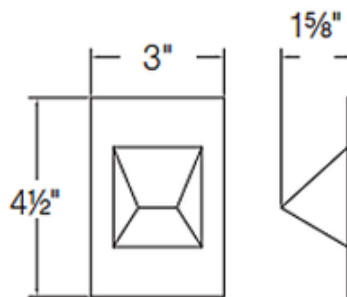

Product Number: CSL60190			
Company:		Fixture Type:	Date: Feb 21, 2018
Project:		Approved By:	

#0308ES-SS3003-003L1-00WH

Fax: (773) 883-6131

Phone: 866-954-4489

Address: 1718 W. Fullerton Ave. Chicago IL 60614

www.lightology.com