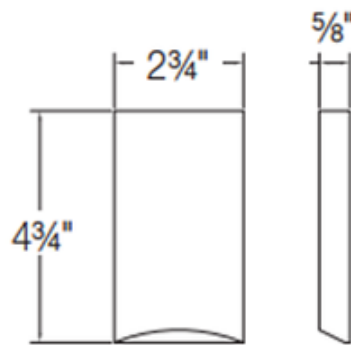

# SS3006 LED Steplight

**Description:**

SS3006 LED Steplight features die-cast aluminum construction available in white, bronze or satin aluminum powder coat finish. Features 2800K warm color temperature, 80CRI, 120 lumens. Rated for 50,000 hours at 70 percent lumen maintenance. Features integral 120 volt input driver. Fits standard single-switch box. Also available in a 2 x 3 inch handy box configuration, sold separately. One 2.5 watt CREE XP-E LED included. UL and cUL listed for wet locations. Wall mount only. 2.5 inch width x 4.75 inch height x 0.6 inch depth.

Shown in: Bronze

List Price: \$137.50  
 Our Price: \$110.00

Shade Color: N/A  
 Body Finish: Bronze  
 Lamp: 1 x LED/2.5W/120V LED  
 Wattage: 2.5W  
 Dimmer: Not Dimmable  
 Dimensions: 4.75"H x 2.5"W x 0.6"D

**Technical Information**

Luminous Flux: 120 lumens  
 Lumens/Watt: 48.00  
 Lamp Color: 2850 K  
 Color Rendering: 80 CRI  
 Lamp Life: 50000 hours

Product Number: <b>CSL60193</b>			
Company:		Fixture Type:	Date: Feb 25, 2018
Project:		Approved By:	