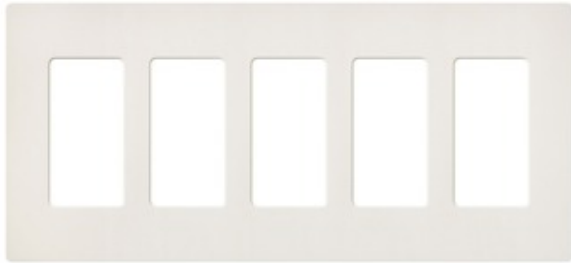

Claro Designer Style 5 Gang Wall Plate

Description:

Claro Designer Style Wall Plate comes in 1-, 2-, 3-, 4-, 5- or 6-gang sizes. Lutron wall plates are screwless, seamless, and have no visible hardware. For use with Lutron dimmers and switches including Maestro, Maestro IR, Maestro Wireless, Pico Wireless Control, Diva, Skylark Contour, and Skylark. Available in glossy or satin finishes. Glossy colors are: white, ivory, almond, light almond, grey, brown, and black. Satin colors are: biscuit, taupe, greenbriar, eggshell, and snow. Also available in stainless steel. 10.18 inch width x 4.69 inch height x .3 inch depth.

Shown in: Satin Biscuit

List Price: \$68.75
Our Price: \$41.25

Shade Color: N/A
Body Finish: Satin Biscuit
Lamp: N/A
Wattage: N/A
Dimmer: N/A
Dimensions: 4.69"H x 10.18"W x 0.3"D

Product Number: LUT6280			
Company:		Fixture Type:	Date: Feb 22, 2018
Project:		Approved By:	