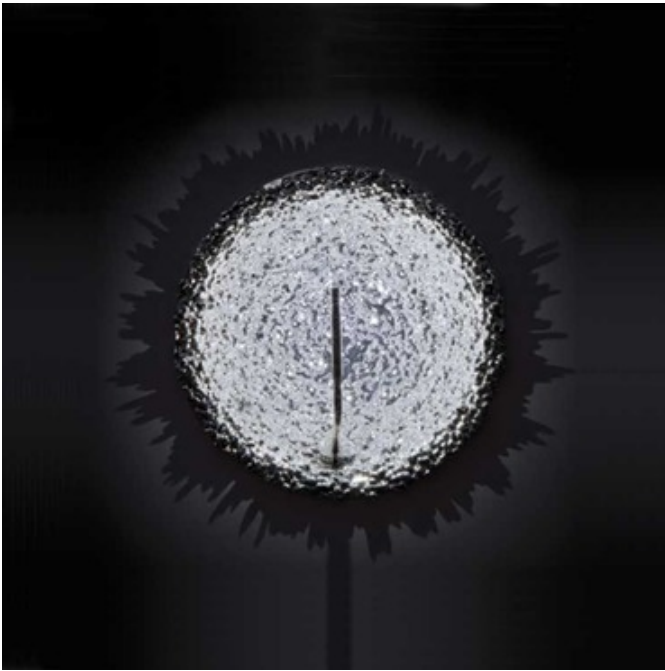

Ametista Incasso Recessed Wall Fixture

Description:

Ametista Incasso recessed wall fixture features a metal shade with an inner nickel-plated technopolymetric and an irregular surface. Available with a Nickel finish. Rated output of 1W 350mA. Driver not included. One 1 watt 120 volt 2800K LED bulb is included. 5.51 inch diameter x 1.97 inch height.

Shown in: Nickel / Clear

List Price: \$611.10
 Our Price: \$488.88

Shade Color: Clear
 Body Finish: Nickel
 Lamp: 1 x LED/1W/120V LED
 Wattage: 1W
 Dimmer: N/A
 Dimensions: 1.97"H x 5.51"W

Technical Information
 Lamp Color: 2800 K