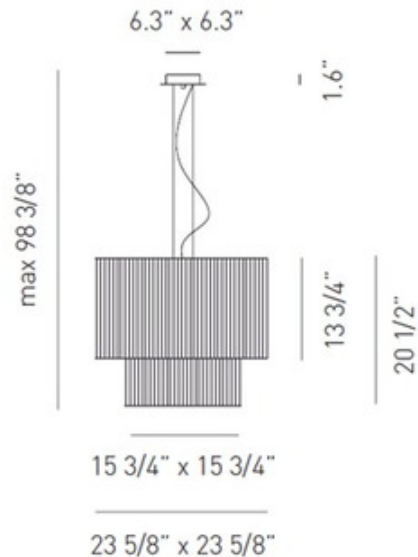

Clavius 2 Tier Suspension

Designer: Manuel Vivian

Description:

Clavius 2 tier suspension features two handmade silk thread shades with a chrome finish. Shade available in white, tobacco and black color. Available in a small, rectangular, square and 2 tier suspension option as well as a wall sconce, ceiling flush mount, table and floor lamp version. Four 100 watt, 120 volt, A19 medium base incandescent lamps included. General light distribution. ETL listed. Made in Italy. 23.63W x 20.5H x 23.63L with an overall maximum height of 98.38 inches.

Shown in: Chrome / Tobacco

List Price: \$4088.57
Our Price: \$2862.00

Shade Color: Tobacco
Body Finish: Chrome
Lamp: 4 x A19/Medium (E26)/72W/120V Incandescent
Wattage: 288W
Dimmer: Incandescent
Dimensions: 23.63"L x 20.5"H x 23.63"W