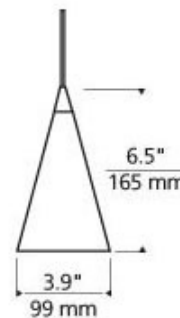

Product Number: TLG9913			
Company:		Fixture Type:	Date: Feb 24, 2018
Project:		Approved By:	

#2002FJ-CONE-004H1-AMCH

Fax: (773) 883-6131

Phone: 866-954-4489

Address: 1718 W. Fullerton Ave. Chicago IL 60614

www.lightology.com