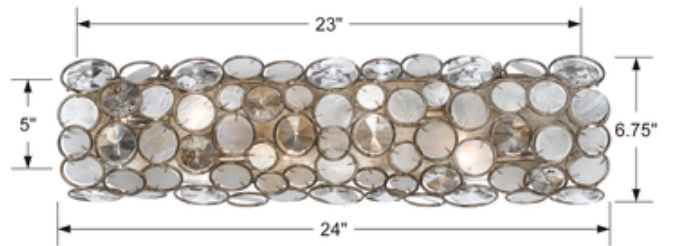

BRAND

Crystorama

DESCRIPTION

Palla Bathroom Vanity features an Antique silver finish with clear crystal and white Capiz shell accents. Can be mounted vertically or horizontally.

SHADE COLOR	N/A
BODY FINISH	Antique Silver
WATTAGE	120W
DIMMER	Standard 120V
DIMENSIONS	12"W x 6.75"H x 3.5"D
BULB NOT INCLUDED	
LAMP	2 x B10/Candelabra (E12)/60W/120V Incandescent 2 x B10/Candelabra (E12)/120V LED