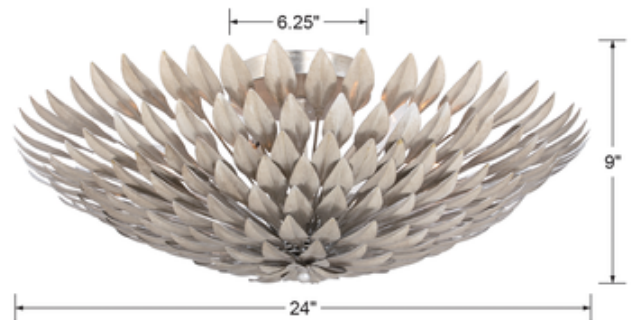

COMPANY

PROJECT

FIXTURE TYPE

APPROVED BY

DATE