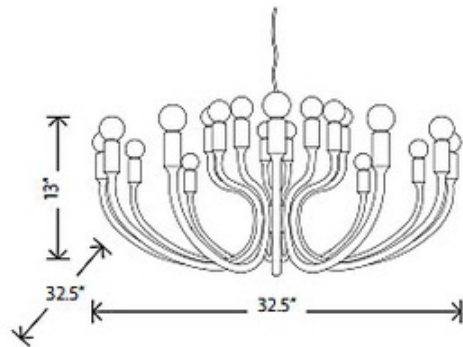

**BRAND**

Nuevo

**DESCRIPTION**

Adora Chandelier features a powder coat finish in Black. Twenty four 15 watt 120 volt G16.5 candelabra base incandescent lamps not included. 32.5 inch diameter x 13 inches high. 71.75 maximum overall height.

<b>SHADE COLOR</b>	N/A
<b>BODY FINISH</b>	Black
<b>WATTAGE</b>	360W
<b>DIMMER</b>	Standard 120V
<b>DIMENSIONS</b>	32.5"W x 13"H x 32.5"D
<b>BULB NOT INCLUDED</b>	
<b>LAMP</b>	24 x G16.5/Candelabra (E12)/15W/120V Incandescent