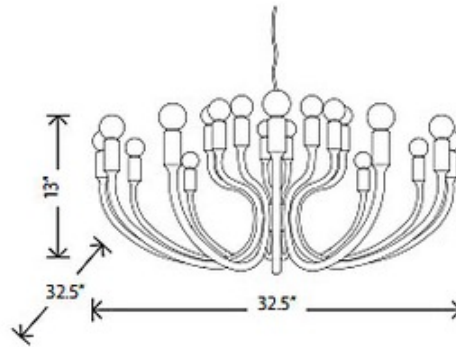

Adora Chandelier

Description:

Adora Chandelier features a powder coat finish in Black. Twenty four 15 watt 120 volt G16.5 candelabra base incandescent lamps not included. 32.5 inch diameter x 13 inches high. 71.75 maximum overall height.

Shown in: Black

List Price: \$1072.50
 Our Price: \$858.00

Shade Color: N/A
 Body Finish: Black
 Lamp: 24 x G16.5/Candelabra (E12)/15W/120V Incandescent
 Wattage: 360W
 Dimmer: Incandescent
 Dimensions: 13"H x 32.5"W x 32.5"D