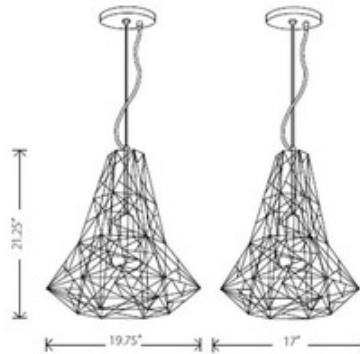

# Apollo Pendant

**Description:**

Apollo Pendant with industrial style shade features a powder coat finish in Black or White. One 60 watt 120 volt medium base incandescent lamp not included. 19.75 inches wide x 17 inches deep x 21.25 inches high. 27.75 inch cord length.

Shown in: Black

**List Price:** \$330.00  
**Our Price:** \$264.00

**Shade Color:** Black  
**Body Finish:** N/A  
**Lamp:** 1 x G40/Medium (E26)/60W/120V Incandescent  
**Wattage:** 60W  
**Dimmer:** Incandescent  
**Dimensions:** 21.25"H x 19.75"W x 17"D