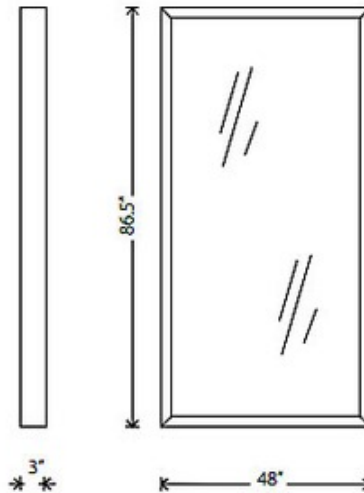

Glam 48 X 86 Floor Mirror

**Description:**

Glam Floor Mirror features a Polished Stainless Steel frame. For standing or leaning only. 48 inches wide x 86.5 inches high x 3 inches deep. Net weight 107.5 pounds. Also available in a 36 x 48 and 24 x 48 wall version as well as two 34 inch wide floor versions.

Shown in: Polished Stainless Steel / Mirror

List Price: \$2337.50  
 Our Price: \$1870.00

Shade Color: Mirror  
 Body Finish: Polished Stainless Steel  
 Lamp: N/A  
 Wattage: N/A  
 Dimmer: N/A  
 Dimensions: 86.5"H x 48"W x 3"D