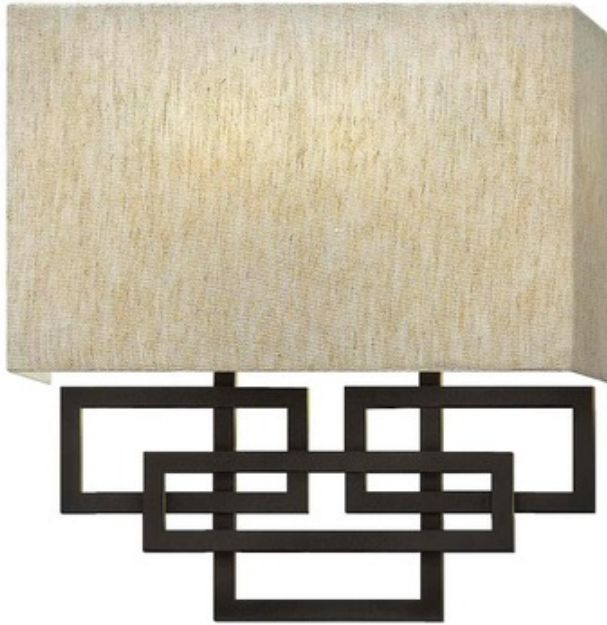

Lanza Wall Light

Description:

The chic Lanza Wall Light features overlapping rectangles softened with a linen shade for a warm, sophisticated look. Available in Oil Rubbed Bronze or Brushed Bronze with an Oatmeal linen shade or Antique Nickel with an Off White linen shade. Two 60 watt max 120 volt B10 candelabra base bulbs are required, but not included. 10 inch width x 11.5 inch height x 4 inch depth. UL Listed. ADA Compliant.

Shown in: Oil Rubbed Bronze

List Price: \$198.75
Our Price: \$159.00

Shade Color: N/A
Body Finish: Oil Rubbed Bronze
Lamp: 2 x B10/Candelabra (E12)/60W/120V Incandescent
 2 x B10/Candelabra (E12)/120V LED
Wattage: 120W
Dimmer: Incandescent
Dimensions: 11.5"H x 10"W x 4"D