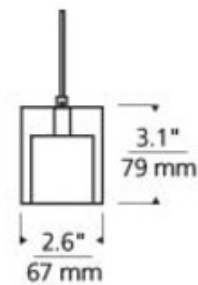

**BRAND**

Visual Comfort Modern

**DESCRIPTION**

The Cube Freejack Pendant features a classic geometric design made of pressed glass. Compatible for use with 1-circuit and 2-circuit Monorail track systems, Kable Lite or Freejack canopy. Includes one 12 volt, 35 watt JC GY6.35 halogen bipin lamp. Supplied with six feet of field-cuttable suspension cable and a Freejack connector. Freejack canopy required if used as a monopoint, sold separately. LED canopy compatible with both halogen and LED lamp options. Dimmer type dependent on system transformer (low voltage magnetic or electronic).

<b>SHADE COLOR</b>	Amber
<b>BODY FINISH</b>	Chrome
<b>WATTAGE</b>	35W
<b>DIMMER</b>	Dimmable
<b>DIMENSIONS</b>	75.1"L x 2.6"W x 3.1"H x 2.6"D
<b>BULB INCLUDED</b>	
<b>LAMP</b>	1 x JC/GY6.35 (bipin)/35W/12V Halogen