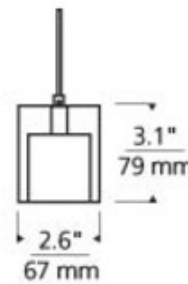

Freejack Cube Pendant

Description:

Classic geometric shape made of pressed glass available in Amber or Frost. Finish in Antique Bronze, Chrome or Satin Nickel. Includes one 35 watt, 12 volt JC GY6.35 halogen bipin lamp, six feet of field-cutttable cable suspension (custom lengths available), and a Freejack connector. ETL listed. 2.6 inch square x 3.1 inch height x 75.1 inch overall length. Canopy required if used as a monopoint, sold separately.

Shown in: Chrome / Amber

List Price: \$237.50
 Our Price: \$190.00

Shade Color: Amber
 Body Finish: Chrome
 Lamp: 1 x JC/GY6.35 (bipin)/35W/12V Halogen
 Wattage: 35W
 Dimmer: Dimmable
 Dimensions: 75.1"L x 3.1"H x 2.6"W x 2.6"D