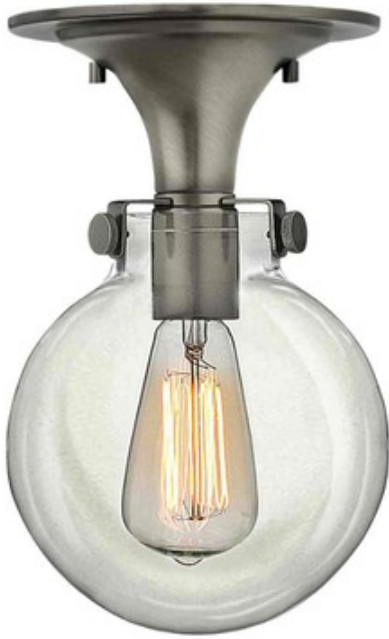

Congress Round Semi Flush Ceiling Light

Description:

The Congress Round Semi Flush Ceiling Light is available in antique nickel, chrome, and oil rubbed bronze finishes with clear or Opal glass. Congress is a traditional design that combines both hip and historical elements. The chic, retro glass pendant options in different shapes, colors and materials are fully customizable with the addition of cast glass fitters and knobs. 100 watt, 120 volt A19 type Medium base incandescent bulbs are required, but not included. May be used with 60 watt, 120 volt Edison A-Shape type Medium base incandescent bulbs, which are not included. 7 inch width x 11.25 inch height. Canopy is 7 inches in diameter. C-US Dry Rated.

Shown in: Antique Nickel / Clear

List Price: \$161.25
Our Price: \$129.00

Shade Color: Clear
Body Finish: Antique Nickel
Lamp: 1 x Edison A-Shape/Medium (E26)/60W/120V Incandescent
Wattage: 60W
Dimmer: Incandescent
Dimensions: 11.25"H x 7"W