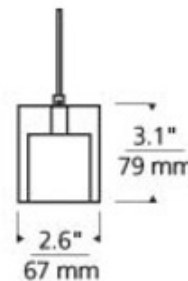

Freejack Cube Pendant

Description:

Classic geometric shape made of pressed glass available in Amber or Frost. Finish in Antique Bronze, Chrome or Satin Nickel. Includes one 35 watt, 12 volt JC GY6.35 halogen bipin lamp, six feet of field-cutttable cable suspension (custom lengths available), and a Freejack connector. ETL listed. 2.6 inch square x 3.1 inch height x 75.1 inch overall length. Canopy required if used as a monopoint, sold separately.

Shown in: Chrome / Frost

List Price: \$237.50
Our Price: \$190.00

Shade Color: Frost
Body Finish: Satin Nickel
Lamp: 1 x JC/GY6.35 (bipin)/35W/12V Halogen
Wattage: 35W
Dimmer: Dimmable
Dimensions: 75.1"L x 3.1"H x 2.6"W x 2.6"D