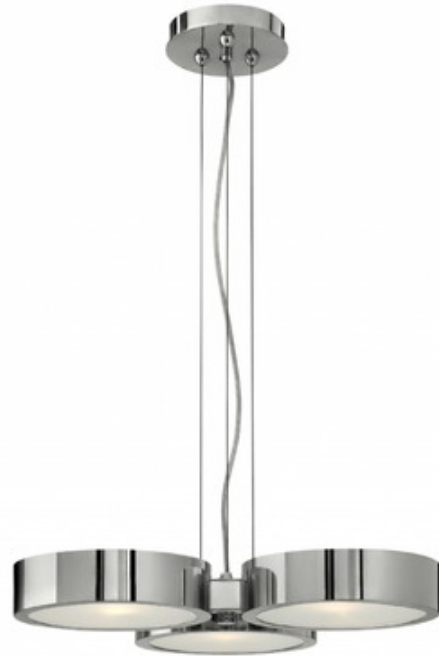

BRAND

Fredrick Ramond

DESCRIPTION

The Broadway Chandelier features a Polished Aluminum finish with Etched Glass diffusers. Available in two sizes. 60 watt 120 volt G9 base halogen bulbs are included. 3 light: 18.75 inch width x 2.5 inch height. 7 light: 24.25 inch width x 3.25 inch height. Canopy: 7.5 inch diameter. Includes 120 inch cord. UL listed.

SHADE COLOR	Etched Glass
BODY FINISH	Polished Aluminum
WATTAGE	180W
DIMMER	Standard 120V
DIMENSIONS	18.75"W x 2.5"H
BULB INCLUDED	
LAMP	3 x JCD/G9/60W/120V Halogen

SPEC # FRD100397

COMPANY	PROJECT	FIXTURE TYPE	APPROVED BY	DATE