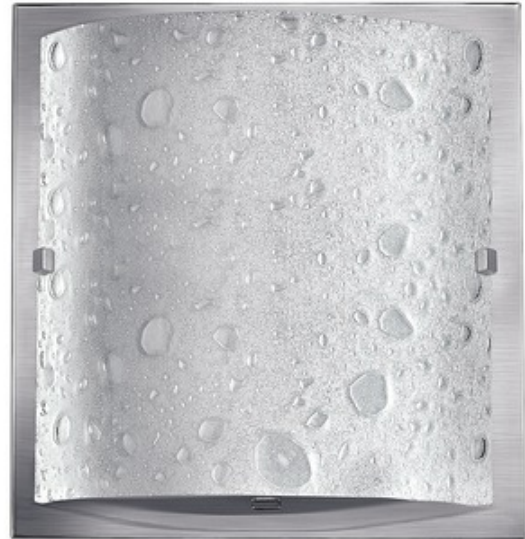

BRAND

Hinkley Lighting

DESCRIPTION

The Daphne Single Light Vanity features contemporary bubble art glass set against a sleek raceway backplate in chic Chrome. The etched bottom lens conceals the light source.

SHADE COLOR	Bubble Art Glass
BODY FINISH	Brushed Nickel
WATTAGE	53W
DIMMER	Standard 120V
DIMENSIONS	8.5"W x 9"H x 4"D
BULB NOT INCLUDED	
LAMP	1 x A19/Medium (E26)/53W/120V Incandescent 1 x A19/Medium (E26)/120V LED