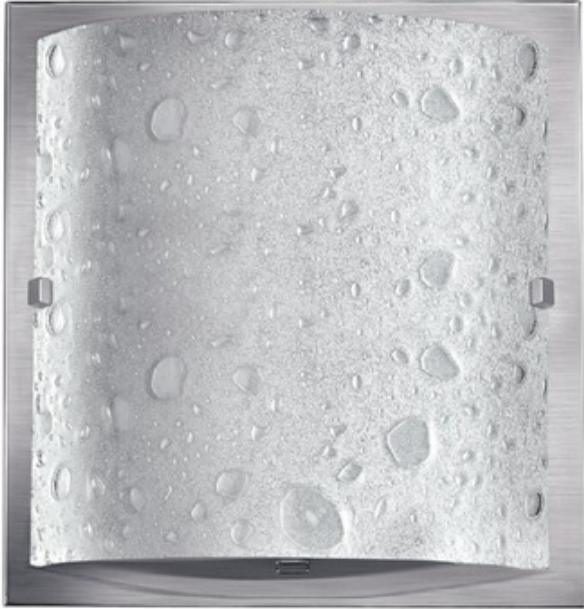

# Daphne Wall Light

**Description:**

The Daphne Wall Light features a Chrome or Brushed Nickel finish with frosted Bubble Art glass. Two lamping options. LED: One 7 watt 120 volt LED module is included. Dimmable on any incandescent, low-voltage magnetic, low-voltage electronic, or CL dimmer. INC: One 75 watt max 120 volt medium base bulb is required, but not included. 8.5 inch width x 9 inch height x 4 inch depth. ADA Compliant. UL listed for damp locations.

Shown in: Brushed Nickel

**List Price:** \$161.25  
**Our Price:** \$129.00

**Shade Color:** N/A  
**Body Finish:** Brushed Nickel  
**Lamp:** 1 x A19/Medium (E26)/53W/120V Incandescent  
 1 x A19/Medium (E26)/120V LED  
**Wattage:** 53W  
**Dimmer:** Incandescent  
**Dimensions:** 9"H x 8.5"W x 4"D