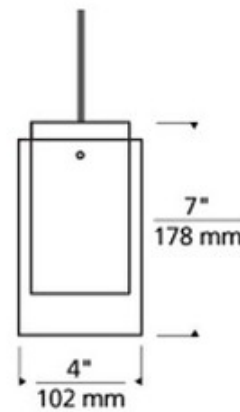

# Echo Mini Freejack Pendant

**Description:**

Freejack Mini Echo Pendant features a transparent cylinder shade over a white case glass cylinder. Outer glass shade is available in Amber, Aquamarine, Clear, Smoke or Steel Blue. Finish in Satin Nickel, Chrome or Antique Bronze. Includes one 50 watt, 12 volt, JC GY6.35 base halogen bi-pin lamp, six feet of field-cutttable suspension cable, and Freejack connector. ETL listed. 4 inch diameter x 7 inch height x 79 inch length. Canopy required for monopoint use, sold separately.

Shown in: Satin Nickel / Amber

**List Price:** \$387.50  
**Our Price:** \$310.00

**Shade Color:** Amber  
**Body Finish:** Chrome  
**Lamp:** 1 x JC/GY6.35 (bipin)/50W/12V Halogen  
**Wattage:** 50W  
**Dimmer:** Dimmable  
**Dimensions:** 79"L x 7"H x 4"W