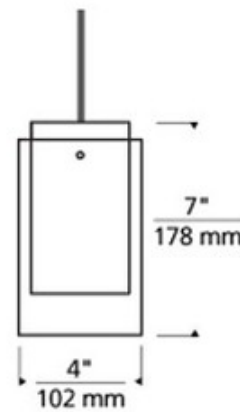

Echo Mini Freejack Pendant

Description:

Freejack Mini Echo Pendant features a transparent cylinder shade over a white case glass cylinder. Outer glass shade is available in Amber, Aquamarine, Clear, Smoke or Steel Blue. Finish in Satin Nickel, Chrome or Antique Bronze. Includes one 50 watt, 12 volt, JC GY6.35 base halogen bi-pin lamp, six feet of field-cutttable suspension cable, and Freejack connector. ETL listed. 4 inch diameter x 7 inch height x 79 inch length. Canopy required for monopoint use, sold separately.

Shown in: Satin Nickel / Amber

List Price: \$387.50
Our Price: \$310.00

Shade Color: Amber
Body Finish: Satin Nickel
Lamp: 1 x JC/GY6.35 (bipin)/50W/12V Halogen
Wattage: 50W
Dimmer: Dimmable
Dimensions: 79"L x 7"H x 4"W