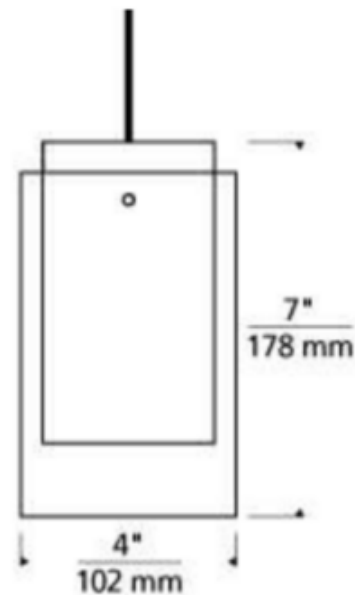

BRAND

Visual Comfort Modern

DESCRIPTION

The Echo Mini Pendant features a transparent outer cylinder shade over a white case glass cylinder. Compatible for use with 1-circuit Monorail track system or Freejack canopy. Supplied with six feet of field-cuttable suspension cable and a Freejack connector. Freejack canopy required if used as a monopoint, sold separately. Dimmer type dependent on system transformer (low voltage magnetic or electronic).

SHADE COLOR	Amber
BODY FINISH	Satin Nickel
WATTAGE	50W
DIMMER	Dimmable
DIMENSIONS	79"L x 4"W x 7"H
BULB INCLUDED	
LAMP	1 x JC/GY6.35 (bipin)/50W/12V Halogen

SPEC #

TLG10093

COMPANY

PROJECT

FIXTURE TYPE

APPROVED BY