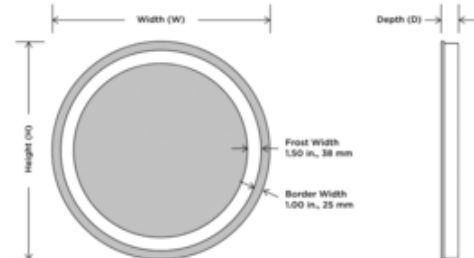

**BRAND** Electric Mirror

**DESCRIPTION**

The Eternity Oval Lighted Mirror is designed to maximize direct illumination. Ideal for precision tasks such as makeup application and shaving. White powder coated chassis for finished side view. Corrosion resistant DuraMirror glass. Choice of standard forward phase control or with Ava dimming. Ava Smart Look technology features tunable white LED lights that allow you to select the color temperature. Select between 6500K for a day of outdoor activities, 4600K for your daily routine, or 2700K for a night out on the town. Tap to Cycle through 2700K, 4600K, 6500K, Night Glow and Off. At every level, hold to dim down to 10%. After one hour of non-use, Energy Save Mode automatically dims lights to 10%. Note: The Eternity Oval mirror must be installed in the W x H (width x height) orientation as listed; it cannot be installed in any other direction.

Shown in: Mirror

<b>SHADE COLOR</b>	Mirror
<b>BODY FINISH</b>	N/A
<b>WATTAGE</b>	58W
<b>DIMMER</b>	Standard 120V
<b>DIMENSIONS</b>	21"W x 30"H x 2.75"D
<b>INTEGRATED LED MODULE</b>	
<b>LAMP</b>	1 x LED/58W/120V LED

*Technical Information*

<b>LUMINOUS FLUX</b>	4960 lumens
<b>LUMENS/WATT</b>	85.52
<b>LAMP COLOR</b>	3000K
<b>COLOR RENDERING</b>	90 CRI

**SPEC #** EMR100954

**MODELS**

Base Model*	Base Model with Ava	Dimensions	Initial Lumens/Fixture	Power Requirements
ETE-2130	ETE-2130-AE	21"W x 30"H x 1.75"D (533mm x 762mm x 44mm)	4,960 standard 2,700 with Ava	120/240 VAC, 58W

**DIMENSIONAL DRAWING** (Not to scale. Frost and border widths may vary depending on mirror size.)

COMPANY	PROJECT	FIXTURE TYPE	APPROVED BY	DATE