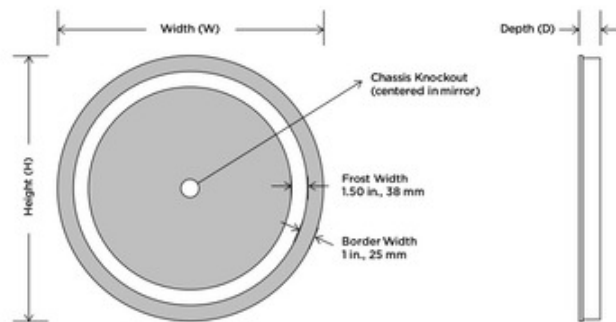

Eternity Lighted Mirror

Description:

The Eternity Lighted Mirror is designed to maximize direct illumination. Ideal for precision tasks such as makeup application and shaving. White powder coated chasis for finished side view. Corrosion resistant DuraMirror glass. Available in three sizes. Suitable for damp locations. Made in the USA. UL and CUL listed. ADA compliant.

Shown in: Mirror

List Price: \$2080.00
 Our Price: \$1560.00

Shade Color: Mirror
 Body Finish: N/A
 Lamp: 1 x LED/81.35W/120V LED
 Wattage: 81.35W
 Dimmer: Incandescent
 Dimensions: 2.2"L x 30"H x 21"W

Technical Information
 Luminous Flux: 4740 lumens
 Lumens/Watt: 58.27
 Lamp Color: 3000 K
 Color Rendering: 90 CRI