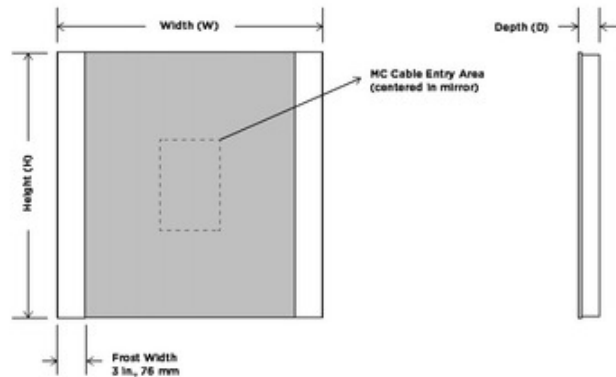

Novo Lighted Mirror

Description:

The Novo Lighted Mirror provides a soft halo of light glowing around the perimeter of the mirror. Diffusers on the outside provide for a softer glow. Corrosion resistant DuraMirror glass. Available in three sizes. Suitable for damp locations. Made in the USA. UL and CUL listed. ADA compliant.

Shown in: Frosted

List Price: \$2186.67
 Our Price: \$1640.00

Shade Color: Frosted
 Body Finish: N/A
 Lamp: 2 x LED/72W/120V LED
 Wattage: 144W
 Dimmer: Incandescent
 Dimensions: 36"H x 28"W x 2"D

Technical Information
 Luminous Flux: 5372 lumens
 Lumens/Watt: 74.61
 Lamp Color: 3000 K
 Color Rendering: 90 CRI