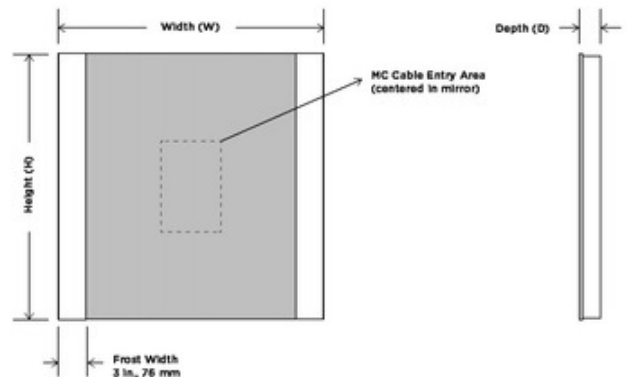

COMPANY

PROJECT

FIXTURE TYPE

APPROVED BY

DATE