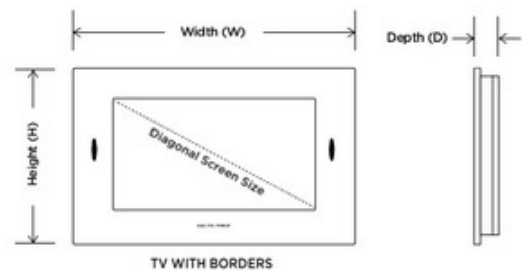

BRAND

Electric Mirror

DESCRIPTION

The Northstar Waterproof TV offers ample opportunity for relaxation and entertainment possibilities. Perfect for mounting in the shower to allow you to unwind while soaking in the tub, or to be mounted in the kitchen enabling you to catch your favorite shows while you prepare for a meal. Features a splash proof LED HDTV with integrated surround sound audio and sleep timer. Waterproof remote included. Available in three sizes and two colors. Suitable for wet locations. Made in the USA. UL and CUL listed. FCC compliant.

SHADE COLOR	N/A
BODY FINISH	Black
WATTAGE	N/A
DIMMER	N/A
DIMENSIONS	18.94"W x 12.63"H
LAMP	N/A

SPEC # EMR101212

COMPANY	PROJECT	FIXTURE TYPE	APPROVED BY	DATE