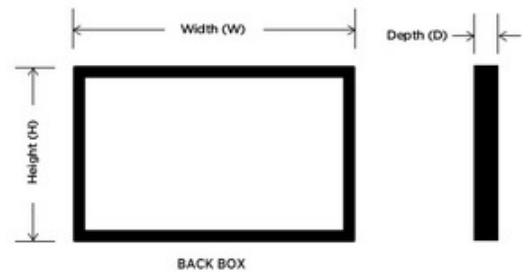

BRAND

Electric Mirror

DESCRIPTION

The Northstar Waterproof TV offers ample opportunity for relaxation and entertainment possibilities. Perfect for mounting in the shower to allow you to unwind while soaking in the tub, or to be mounted in the kitchen enabling you to catch your favorite shows while you prepare for a meal. Features a splash proof LED HDTV with integrated surround sound audio and sleep timer. Waterproof remote included. Available in three sizes and two colors. Suitable for wet locations. Made in the USA. UL and CUL listed. FCC compliant.

SHADE COLOR	N/A
BODY FINISH	Black
WATTAGE	N/A
DIMMER	N/A
DIMENSIONS	18.94"W x 12.63"H
LAMP	N/A

SPEC # EMR101212

COMPANY	PROJECT	FIXTURE TYPE	APPROVED BY	DATE