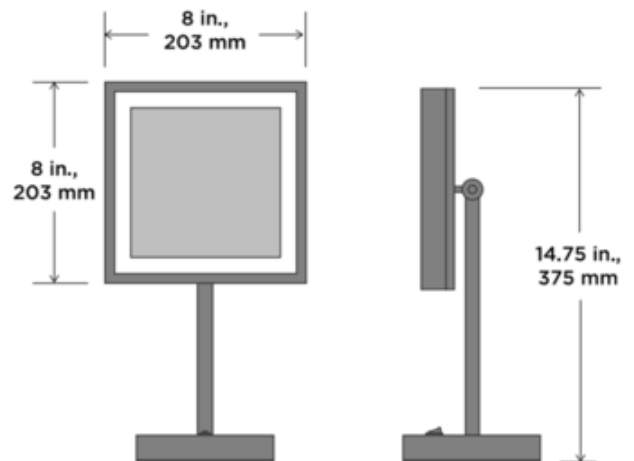

BRAND

Electric Mirror

DESCRIPTION

The Elixir Countertop Makeup Mirror features 5X magnification. On/off switch on base. Note: Image shown in discontinued Polished Stainless Steel finish.

SHADE COLOR	Mirror
BODY FINISH	Polished Stainless Steel
WATTAGE	3W
DIMMER	Not Dimmable
DIMENSIONS	8"W x 8"H x 15.8"D
INTEGRATED LED MODULE	
LAMP	1 x LED/3W/120V LED

Technical Information

LAMP COLOR	3000K
COLOR RENDERING	75 CRI

SPEC # EMR101227

COMPANY	PROJECT	FIXTURE TYPE	APPROVED BY	DATE