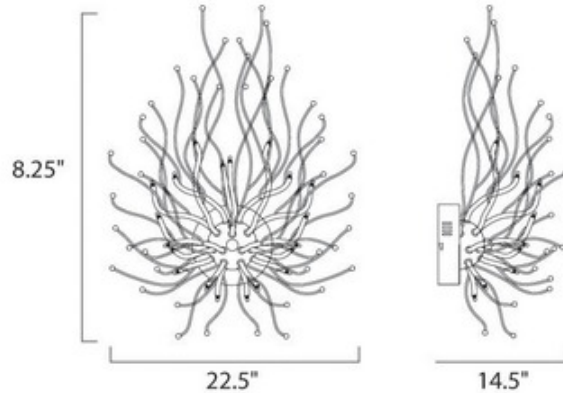

Orion 20 LED Wall Light

Description:

Orion 20 light LED wall Light in Polished Chrome finish. Twenty .12 watt, 12 volt LED module is included, 156 lumens. 15 inch width x 23 inch height x 14.5 inch depth.

Shown in: Polished Chrome

List Price: \$622.50
Our Price: \$498.00

Shade Color: N/A
Body Finish: Polished Chrome
Lamp: 20 x LED/G4 (bipin)/0.12W/12V LED
Wattage: 2.4W
Dimmer: Low Voltage Electronic
Dimensions: 14.5"L x 8.25"H x 22.5"W