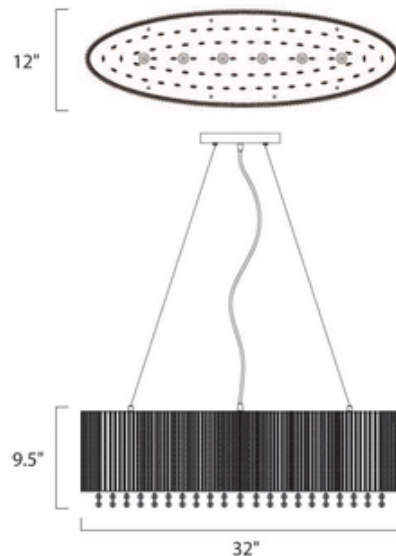

Spiral 6-light Pendant

Description:

Spiral 6-Light pendant features aluminum tubing with crystal bead strands and a polished chrome finish. Also available in 7-light and 9-light versions. The Spiral Collection's twisted metal tubing sparkles like diamonds in the sun. Strands of high quality K9 crystal beads add to the impact making this fixture look as brilliant on as it does off. Six 40-watt, 120 volt Halogen bulbs included. 3,000 Lumens. 12W x 9H X 32L. UL Standard Dry.

Shown in: Polished Chrome

List Price: \$697.50
Our Price: \$558.00

Shade Color: N/A
Body Finish: Polished Chrome
Lamp: 6 x JCD/G9/40W/120V Halogen
Wattage: 240W
Dimmer: N/A
Dimensions: 32"L x 9"H x 12"W