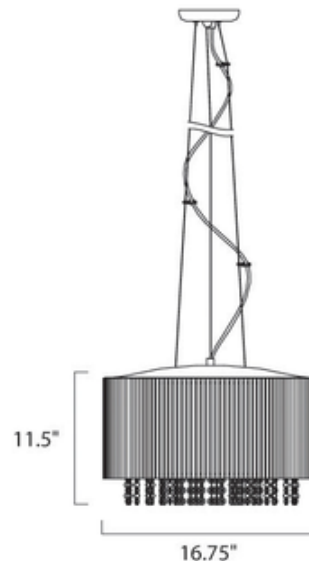

Spiral 7-light Pendant

Description:

Spiral 7-Light pendant features aluminum tubing with crystal bead strands and a polished chrome finish. Also available in 6-light and 9-light versions. The Spiral Collection's twisted metal tubing sparkles like diamonds in the sun. Strands of high quality K9 crystal beads add to the impact making this fixture look as brilliant on as it does off. Seven 40-watt, 120 volt Halogen bulbs included. 16.75W x 11.5H. UL Standard Dry.

Shown in: Polished Chrome

List Price: \$497.50
Our Price: \$398.00

Shade Color: N/A
Body Finish: Polished Chrome
Lamp: 7 x JCD/G9/40W/120V Halogen
Wattage: 280W
Dimmer: N/A
Dimensions: 11.5"H x 16.75"W

Product Number: ET2101264			
Company:		Fixture Type:	Date: Apr 19, 2018
Project:		Approved By:	