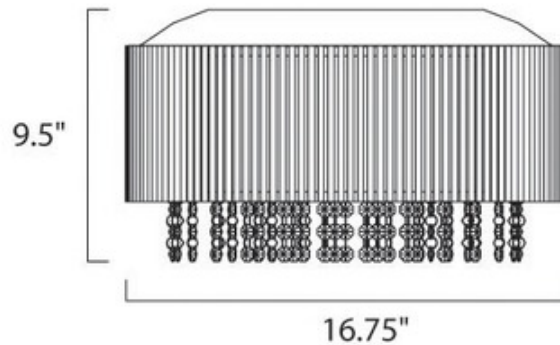

Spiral Flush Mount

Description:

Spiral Flush Mount features aluminum tubing with crystal bead strands and a polished chrome finish. The Spiral Collection's twisted metal tubing sparkles like diamonds in the sun. Strands of high quality K9 crystal beads add to the impact making this fixture look as brilliant on as it does off. The 7-light version is 16.75W x 9.5H and includes seven 40-watt, 120 volt G9 xenon bulbs. The 10-light version is 22W x 9H and includes ten 40-watt, 120 volt G9 xenon bulbs. UL Standard: Dry.

Shown in: Polished Chrome

List Price: \$435.00
Our Price: \$348.00

Shade Color: N/A
Body Finish: Polished Chrome
Lamp: 7 x JCD/G9/40W/120V Halogen
Wattage: 280W
Dimmer: N/A
Dimensions: 9.5"H x 16.75"W

| | | | |
|----------------------------------|--|---------------|--------------------|
| Product Number: ET2101267 | | | |
| Company: | | Fixture Type: | Date: Mar 19, 2018 |
| Project: | | Approved By: | |