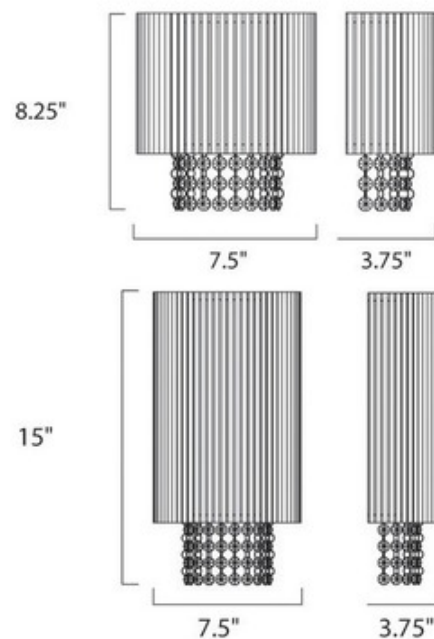

BRAND

Et2

DESCRIPTION

Spiral Wall Mount features aluminum tubing with crystal bead strands and a polished chrome finish. Available in a 1-light and 2-light version. The Spiral Collection's twisted metal tubing sparkles like diamonds in the sun. Strands of high quality K9 crystal beads add to the impact making this fixture look as brilliant on as it does off. The 1-light version is 7.5W x 8.25H x 3.75D and includes one 60-watt, 120 volt G9 xenon bulb. The 2-light version is 7.5W x 15H x 3.75D and includes two 60-watt, 120 volt G9 xenon bulbs. UL Standard: Dry. ADA Compliant.

Shown in: Polished Chrome

SHADE COLOR	N/A
BODY FINISH	Polished Chrome
WATTAGE	60W
DIMMER	N/A
DIMENSIONS	7.5"W x 8.25"H
BULB INCLUDED	
LAMP	1 x JCD/G9/60W/120V Halogen

SPEC # ET2101270

COMPANY	PROJECT	FIXTURE TYPE	APPROVED BY	DATE