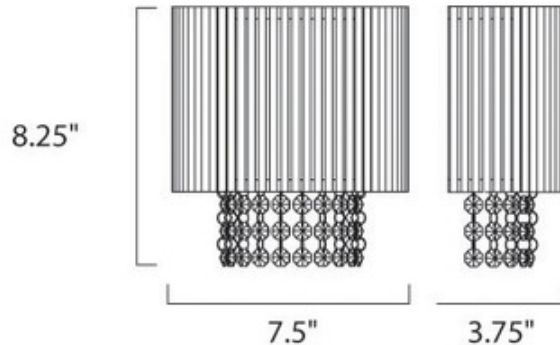

# Spiral Wall Sconce

**Description:**

Spiral Wall Mount features aluminum tubing with crystal bead strands and a polished chrome finish. Available in a 1-light and 2-light version. The Spiral Collection's twisted metal tubing sparkles like diamonds in the sun. Strands of high quality K9 crystal beads add to the impact making this fixture look as brilliant on as it does off. The 1-light version is 7.5W x 8.25H x 3.75D and includes one 60-watt, 120 volt G9 xenon bulb. The 2-light version is 7.5W x 15H x 3.75D and includes two 60-watt, 120 volt G9 xenon bulbs. UL Standard: Dry. ADA Compliant.

Shown in: Polished Chrome

List Price: \$105.00  
 Our Price: \$84.00

Shade Color: N/A  
 Body Finish: Polished Chrome  
 Lamp: 1 x JCD/G9/60W/120V Halogen  
 Wattage: 60W  
 Dimmer: N/A  
 Dimensions: 8.25"H x 7.5"W