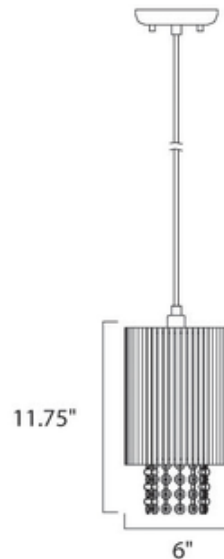

Spiral Pendant

Description:

The Spiral Collection's twisted metal tubing sparkles like diamonds in the sun. Strands of high quality K9 crystal beads add to the impact making this fixture look as brilliant on as it does off. Spiral 1-Light Pendant features aluminum tubing with crystal bead strands and a polished chrome finish. One 60-watt, 120 volt Halogen bulb included. 6W x 11.75H. UL Standard: Dry.

Shown in: Polished Chrome

List Price: \$155.00
Our Price: \$124.00

Shade Color: N/A
Body Finish: Polished Chrome
Lamp: 1 x JCD/G9/60W/120V Halogen
Wattage: 60W
Dimmer: N/A
Dimensions: 11.75"H x 6"W

Product Number: ET2101271			
Company:		Fixture Type:	Date: Apr 20, 2018
Project:		Approved By:	