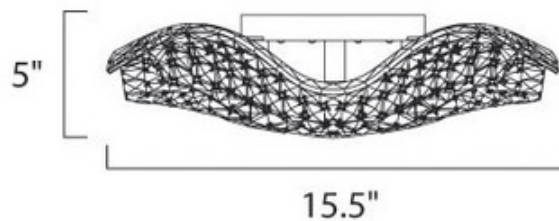

Product Number: ET2101276			
Company:		Fixture Type:	Date: Mar 22, 2018
Project:		Approved By:	

#0522CF-WAVECF-015H1-XXCH

Fax: (773) 883-6131

Phone: 866-954-4489

Address: 1718 W. Fullerton Ave. Chicago IL 60614

www.lightology.com