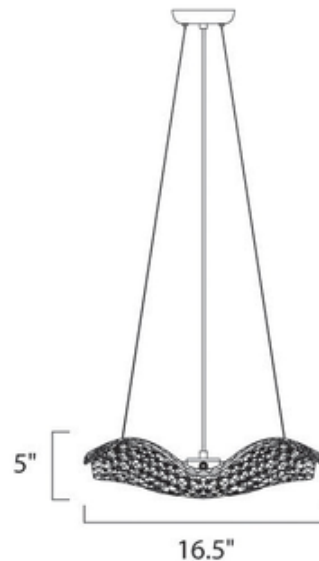

# Wave Pendant

**Description:**

Wave Pendant features sheets of clear beveled Crystal suspended from frames of Polished Chrome and allowed to drape in natural waves of light. Available in a 4-light and 8-light version. The 4-light version is 5H x 16.5L and includes four 60-watt, 120 volt G9 xenon bulbs. The 8-light version is 5H x 20L and includes eight 40-watt, 120 volt G9 xenon bulbs. Dry Rated.

Shown in: Polished Chrome

List Price: \$497.50  
 Our Price: \$398.00

Shade Color: N/A  
 Body Finish: Polished Chrome  
 Lamp: 4 x JCD/G9/60W/120V Halogen  
 Wattage: 240W  
 Dimmer: N/A  
 Dimensions: 16.5"L x 5"H