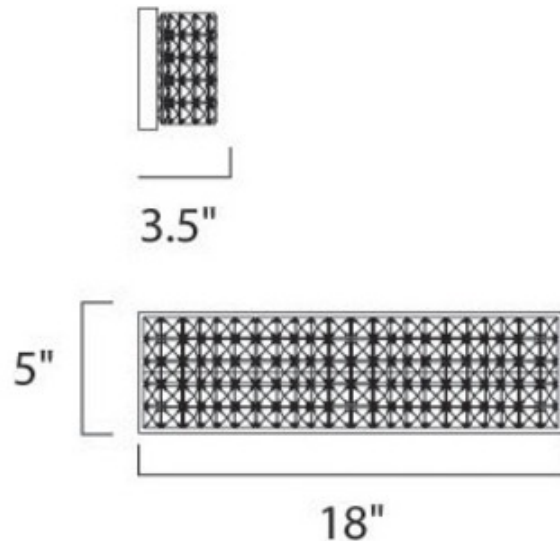

Wave 2-light Bath Vanity

ADA

Description:

Wave Bath vanity features sheets of clear beveled crystal glass suspended from frames of polished chrome and allowed to drape in waves of light. Available in a 2-light, 3-light and 4-light versions. The 2-light version is 5H x 18W, and includes two 40-watt, 120 volt G9 xenon bulbs. The 3-light version is 5H x 26W and includes three 40-watt, 120 volt G9 xenon bulbs. The 4-light version is 5H x 34W and includes four 40-watt, 120 volt G9 xenon bulbs. Each size extends 3.5 inches from the wall. UL Damp Standard. ADA Compliant.

Shown in: Polished Chrome

List Price: \$180.00
 Our Price: \$144.00

Shade Color: N/A
 Body Finish: Polished Chrome
 Lamp: 2 x JCD/G9/40W/120V Halogen
 Wattage: 80W
 Dimmer: N/A
 Dimensions: 18"L x 5"H

Product Number: ET2101278			
Company:		Fixture Type:	Date: Apr 20, 2018
Project:		Approved By:	