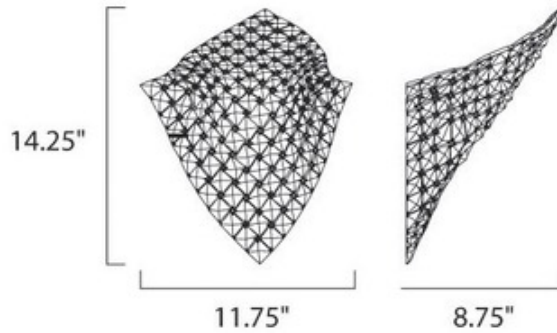

Product Number: ET2101279			
Company:		Fixture Type:	Date: Mar 24, 2018
Project:		Approved By:	

#0522WC-WAVEWC-012H1-XXCH

Fax: (773) 883-6131

Phone: 866-954-4489

Address: 1718 W. Fullerton Ave. Chicago IL 60614

www.lightology.com