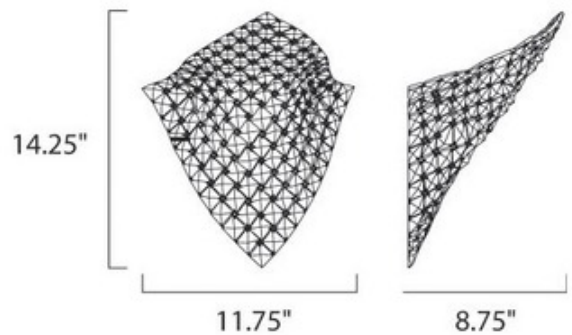

BRAND

Et2

DESCRIPTION

Wave Wall Sconce features sheets of clear beveled Crystal suspended from frames of Polished Chrome and allowed to drape in natural waves of light. One 60-watt, 120 volt G9 xenon bulb is included. Dimensions: 14.25W x 11.75H x 8.75D. Dry Rated.

Shown in: Polished Chrome

SHADE COLOR	N/A
BODY FINISH	Polished Chrome
WATTAGE	60W
DIMMER	N/A
DIMENSIONS	11.75"L x 14.25"H x 8.75"D
BULB INCLUDED	
LAMP	1 x JCD/G9/60W/120V Halogen

SPEC # ET2101279

COMPANY	PROJECT	FIXTURE TYPE	APPROVED BY	DATE