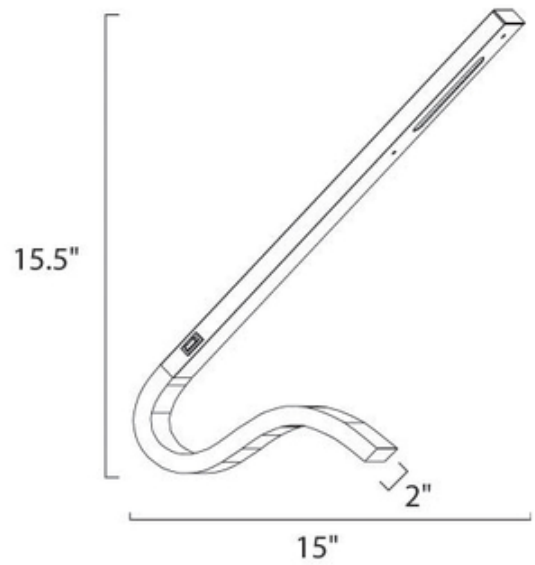

BRAND

Et2

DESCRIPTION

The Eco-Task E41039 Table Lamp with a Satin Aluminum finish. A minimalist's dream, the Eco-Task Collection creates a brilliant light source without intruding on the task it illuminates. One 6 watt, 120 volt LED module is included. 14 inch width x 16 inch height.

SHADE COLOR	N/A
BODY FINISH	Satin Aluminum
WATTAGE	6W
DIMMER	N/A
DIMENSIONS	14"L x 16"H
BULB INCLUDED	
LAMP	1 x LED/6W/120V LED

SPEC # ET2101291

COMPANY	PROJECT	FIXTURE TYPE	APPROVED BY	DATE