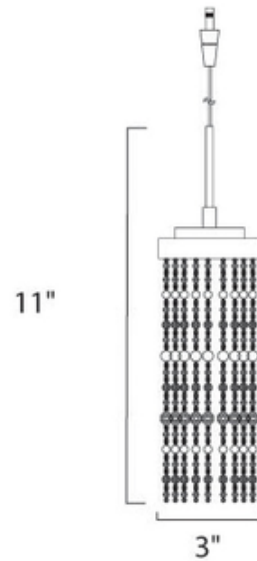

BRAND

Et2

DESCRIPTION

Bianca 1-Light LED RapidJack Pendant features elegant chain linked steel strands bedazzled with crystals, and is available in a polished chrome finish. Pendants are available in 1-Light, 3-Light, 4-Light, 7-Light, 10-Light and 13-Light. One 7.5-watt, 120 volt LED bulb is included. 525 Lumens. 3W X 11H.

SHADE COLOR	N/A
BODY FINISH	Polished Chrome
WATTAGE	7.5W
DIMMER	N/A
DIMENSIONS	3"W x 11"H
BULB INCLUDED	
LAMP	1 x LED/7.5W/120V LED

SPEC # ET2101325

COMPANY	PROJECT	FIXTURE TYPE	APPROVED BY	DATE