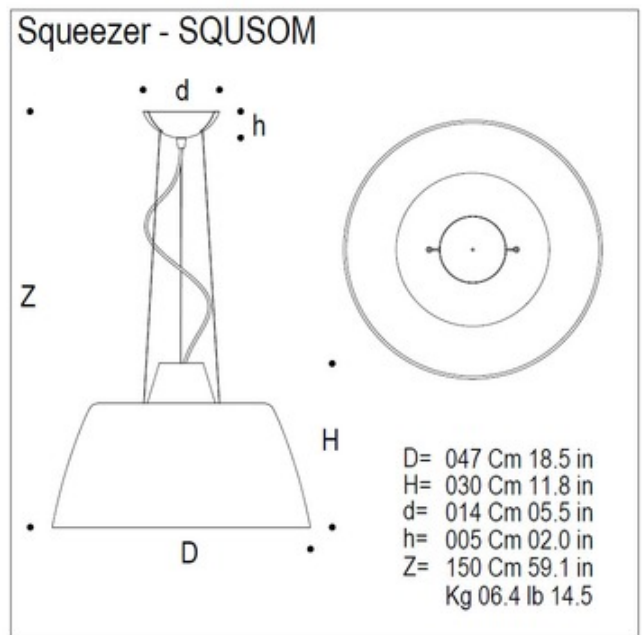

COMPANY

PROJECT

FIXTURE TYPE

APPROVED BY

DATE