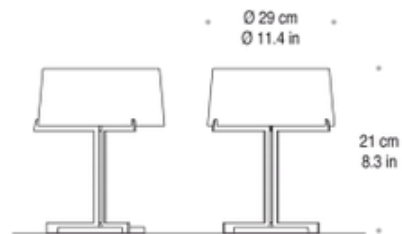

COMPANY

PROJECT

FIXTURE TYPE

APPROVED BY

DATE