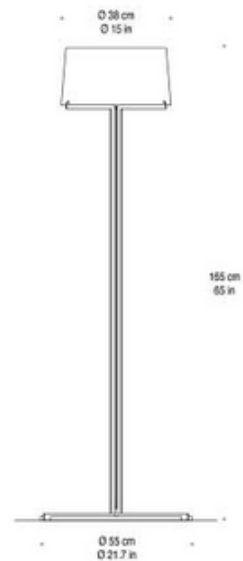

DESIGNER

Christophe Pillet

BRAND

Mazzega1946

DESCRIPTION

Frisbee Floor Lamp features a hand crafted glass shade in Satin White with painted White metal finish. Available in a floor, table and suspension version. Three 75 watt 120 volt A19 medium base incandescent lamps not included. 15 inch diameter shade x 65 inches high. 21.7 inch diameter base.

SHADE COLOR	White
BODY FINISH	White
WATTAGE	225W
DIMMER	Standard 120V
DIMENSIONS	15"W x 65"H
BULB NOT INCLUDED	
LAMP	3 x A19/Medium (E26)/75W/120V Incandescent 3 x A19/Medium (E26)/120V LED

SPEC # AVM101480