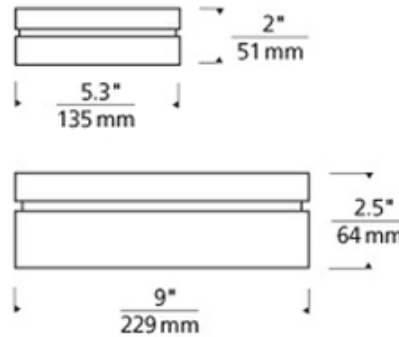

# Boxie Halogen Wall/Ceiling

**Description:**

Boxie Halogen Wall/Ceiling features a beautiful square pressed glass shade with polished surface suspended from a die-cast base. Finish available in antique bronze, chrome or satin nickel. Available in a small or large size option. Includes 40 watt 120 volt JCD G9 halogen lamps. Dimmable with a standard incandescent dimmer. General light distribution. ADA when used on the wall. Suitable for wet locations. ETL listed. Dimensions: Small: 5.3 inch width x 5.3 inch depth x 2 inch height. Large: 9 inch width x 9 inch depth x 2.5 inch height.

Shown in: Satin Nickel / White

List Price: \$131.25  
 Our Price: \$94.50

Shade Color: White  
 Body Finish: Satin Nickel  
 Lamp: 1 x JCD/G9/40W/120V Halogen  
 Wattage: 40W  
 Dimmer: Incandescent  
 Dimensions: 2"H x 5.3"W x 5.3"D