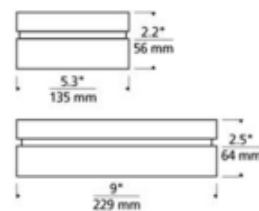

BRAND Visual Comfort Modern

DESCRIPTION

Boxie Square Halogen Ceiling Fixture is ultra-clean and ultra-modern with its square pressed glass and hand polished surface. A sleek metal base made of die-cast metal beautifully anchors the glass below. Includes 120 volt JCD G9 lamps. Dimmable with a standard incandescent dimmer, sold separately. Ceiling mount only.

SHADE COLOR	White
BODY FINISH	Satin Nickel
WATTAGE	40W
DIMMER	Standard 120V
DIMENSIONS	5.3"W x 2"H x 5.3"D
BULB INCLUDED	
LAMP	1 x JCD/G9/40W/120V Halogen

SPEC # TLG10149

COMPANY	PROJECT	FIXTURE TYPE	APPROVED BY	DATE