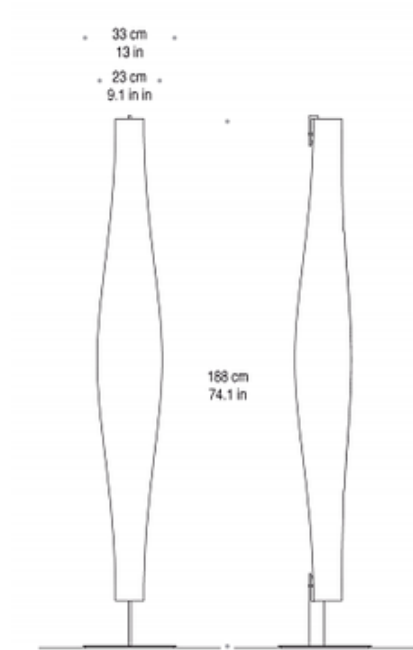

DESIGNER Jean Marie Massaud
BRAND Mazzega1946

DESCRIPTION

Mobile Floor Lamp features a hand crafted blown glass shade in White with painted metal finish in White. Available in a table, floor and suspension version. Two 80 watt 120 volt T5 linear fluorescent lamps not included. 9.1 inch diameter x 74.1 inches high. 13 inch square base. Includes dimmer control.

SHADE COLOR	White
BODY FINISH	White
WATTAGE	160W
DIMMER	Included
DIMENSIONS	9.1"W x 74.1"H
BULB NOT INCLUDED	
LAMP	2 x T5/Medium (E26)/80W/120V Compact Fluorescent
SPEC #	AVM101528

COMPANY	PROJECT	FIXTURE TYPE	APPROVED BY	DATE