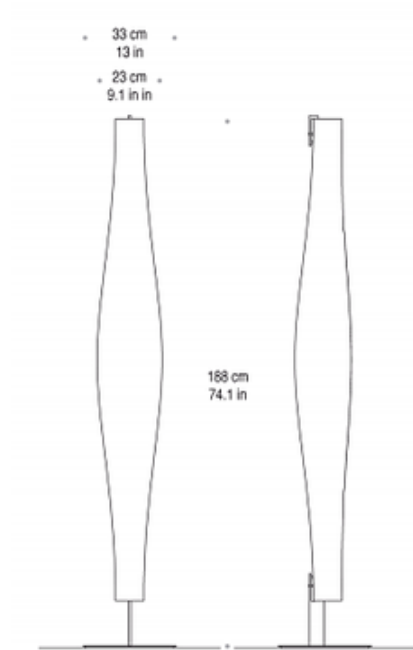

DESIGNER Jean Marie Massaud
BRAND Mazzega1946

DESCRIPTION

Mobile Floor Lamp features a hand crafted blown glass shade in White with painted metal finish in White. Available in a table, floor and suspension version. Two 80 watt 120 volt T5 linear fluorescent lamps not included. 9.1 inch diameter x 74.1 inches high. 13 inch square base. Includes dimmer control.

SHADE COLOR	White
BODY FINISH	White
WATTAGE	160W
DIMMER	Included
DIMENSIONS	9.1"W x 74.1"H
BULB NOT INCLUDED	
LAMP	2 x T5/Medium (E26)/80W/120V Compact Fluorescent

SPEC #	AVM101528
---------------	-----------