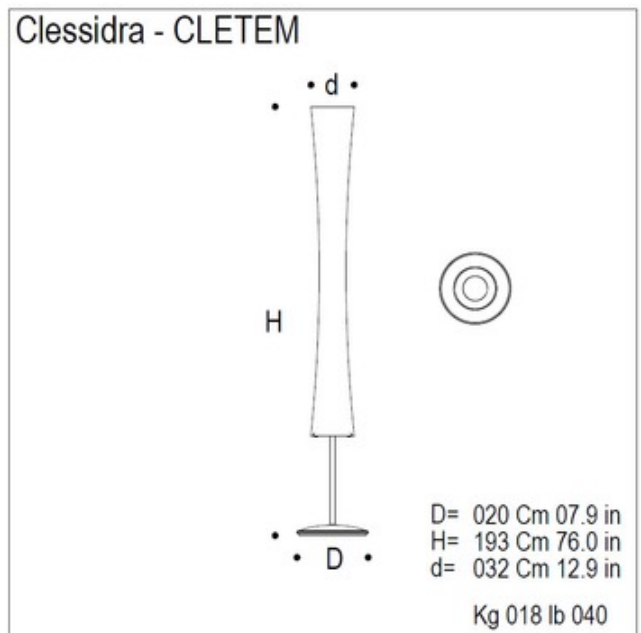

BRAND

Mazzega1946

DESCRIPTION

Clessidra Floor Lamp features White and Black or White cased blown milk glass shade with Chrome plated frame. One 150 watt 120 volt A21 medium base plus three 40 watt 120 volt E14 candelabra base lamps not included. Includes dimmer control.

Shown in: Chrome / White / Black

SHADE COLOR	White / Black
BODY FINISH	Chrome
WATTAGE	270W
DIMMER	Included
DIMENSIONS	7.9"W x 76"H
BULB NOT INCLUDED	
LAMP	1 x A21/Medium (E26)/150W/120V Incandescent 1 x A21/Medium (E26)/120V LED 3 x B10/E14 (European)/40W/120V Incandescent

SPEC #

AVM101535

COMPANY

PROJECT

FIXTURE TYPE

APPROVED BY

DATE